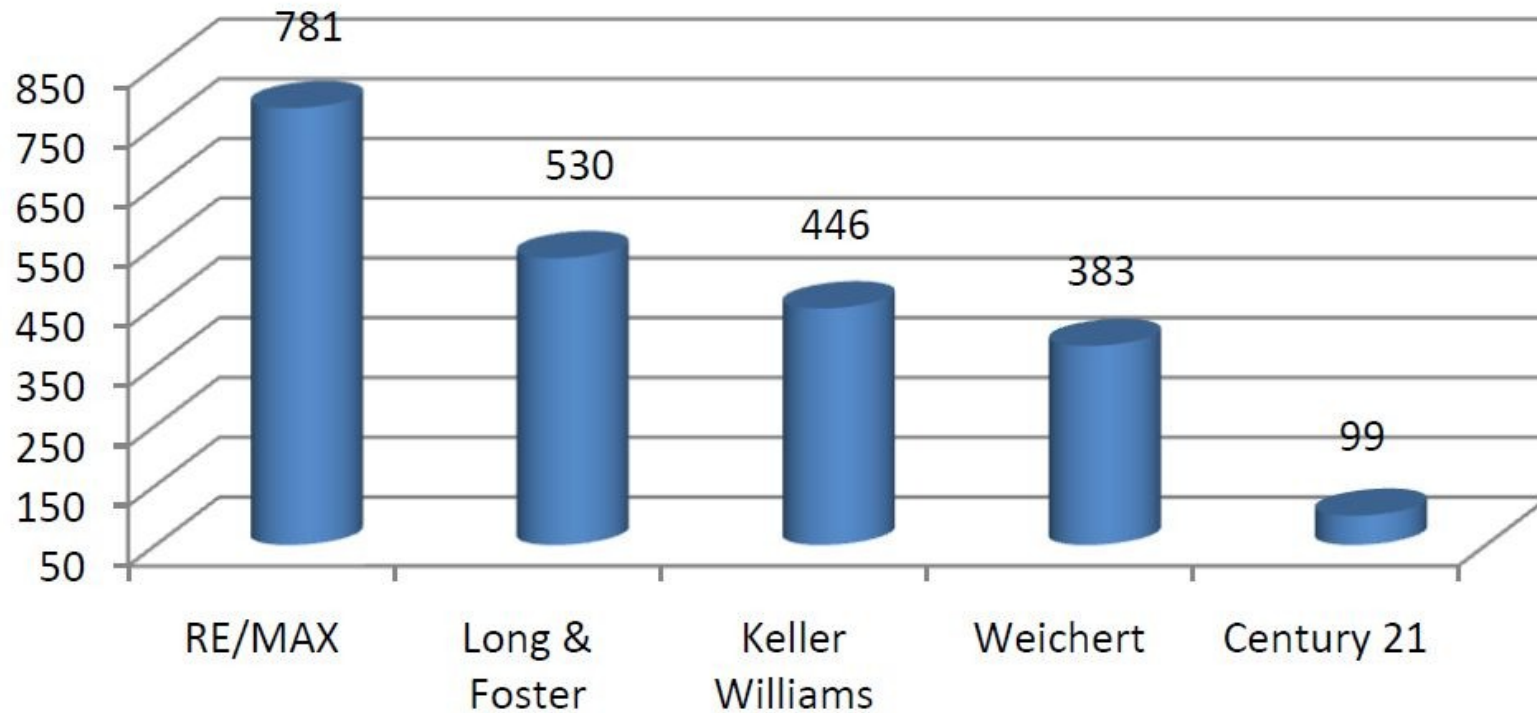

RE/MAX

the local area market leader in real estate

Listing Side Closings

Data provided by Broker Metrics. Offices included are located in Manassas, Gainesville, Haymarket and Warrenton. Transactions included are residential sales from June 1, 2009 to May 31, 2010 listed in Metropolitan Regional Information Systems (MRIS), the local MLS provider. Not all real estate activity may be included. Information deemed reliable but not guaranteed. Each RE/MAX office independently owned and operated.