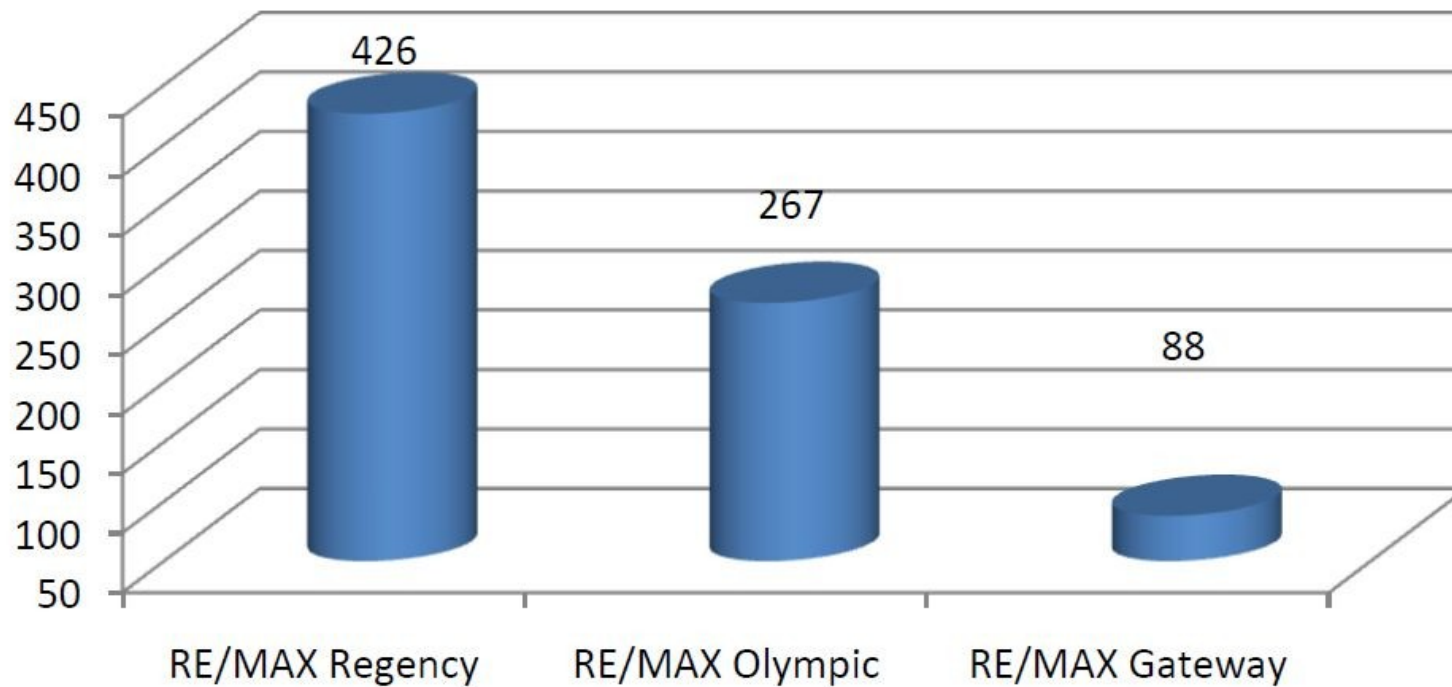

RE/MAX Regency

the local area market leader in real estate

Listing Side Closings

Data provided by Broker Metrics. Offices included are located in Manassas, Gainesville, Haymarket and Warrenton. Transactions included are residential sales from June 1, 2009 to May 31, 2010 listed in Metropolitan Regional Information Systems (MRIS), the local MLS provider. Not all real estate activity may be included. Information deemed reliable but not guaranteed. Each RE/MAX office independently owned and operated.