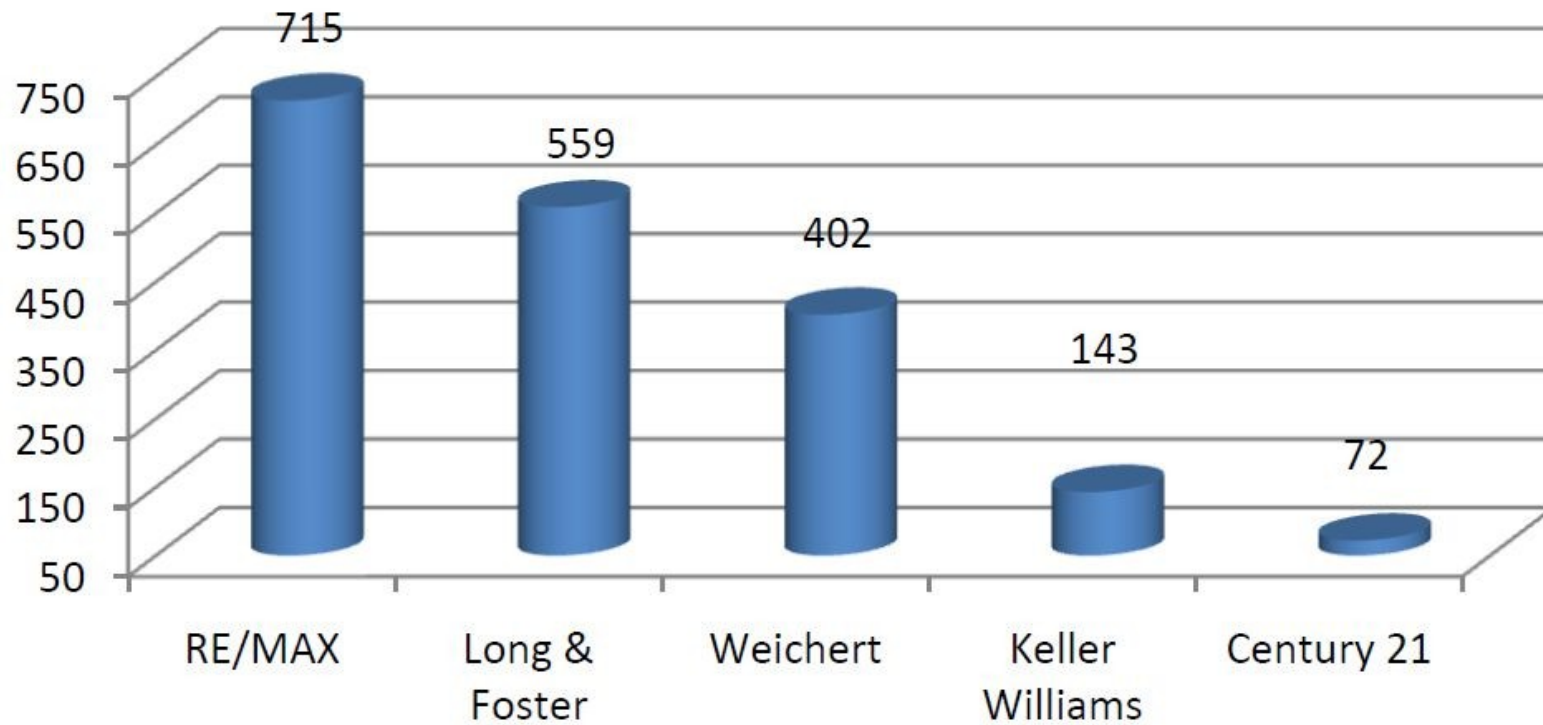

## Selling Side Closings

Data provided by Broker Metrics. Offices included are located in Manassas, Gainesville, Haymarket and Warrenton. Transactions included are residential sales from June 1, 2009 to May 31, 2010 listed in Metropolitan Regional Information Systems (MRIS), the local MLS provider. Not all real estate activity may be included. Information deemed reliable but not guaranteed. Each RE/MAX office independently owned and operated.